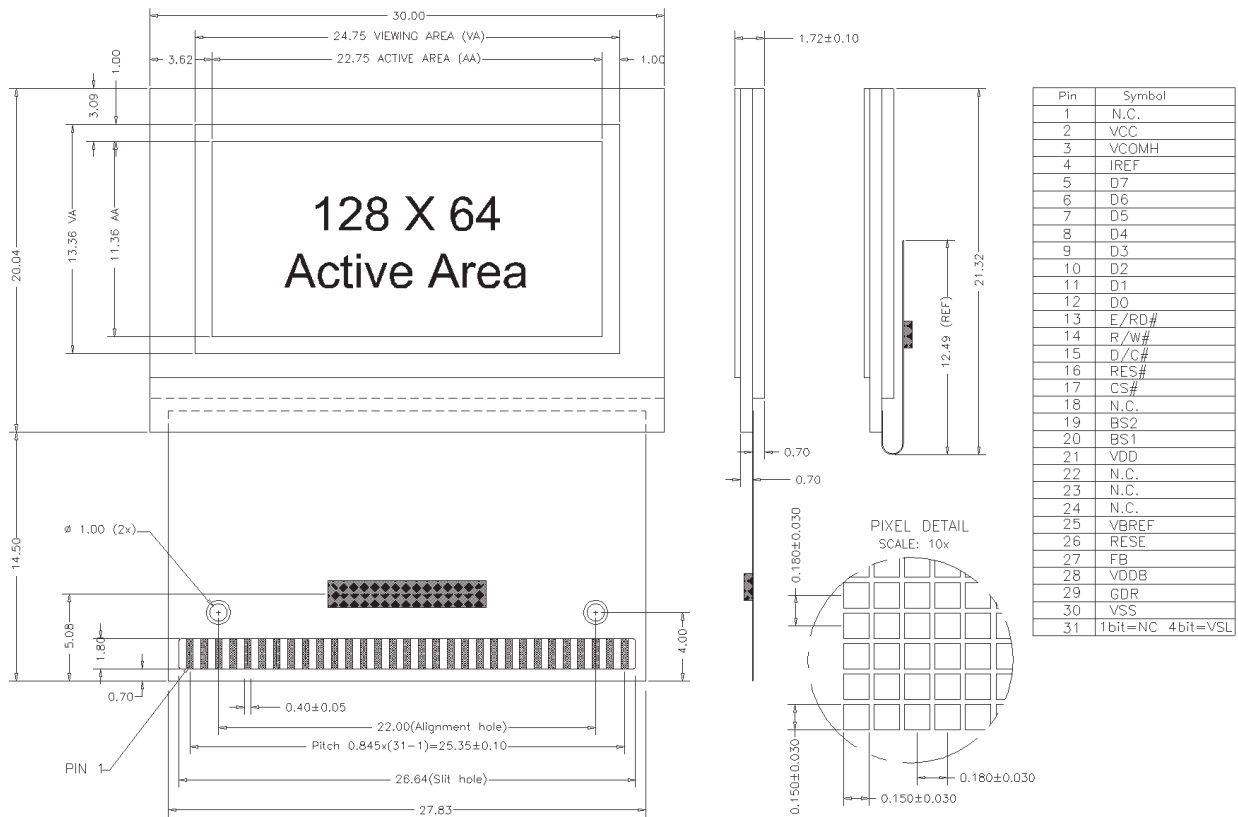

### Specifications

Display Format	128 Columns x 64 Rows				
Diagonal	1.0 inch				
Pixel Pitch	0.18 mm x 0.18 mm				
Color, Luminance & Lifetime	Color On Demand	CIE x	CIE y	cd/m <sup>2</sup>	Lifetime hrs, 25°C
	Elegance Yellow	0.46	0.54	100/200*	40K/10K*
	Lime Green	0.37	0.62	120	10K
	Tiger Orange	0.63	0.37	50	10K
	Galaxy White	0.25	0.25	35	TBA
Grayscale	1 or 4 bit				
Active Area	22.75 (W) X 11.36 (H) mm				
Module Size	30.0 (W) X 20.0 (H) X 1.7 (T) mm				
Viewing Angle	180°				
Contrast Ratio	2000:1 dark ambient				
Temperature	-30°C to +70°C Operating				
Voltage	2.4V – 3.5V (Logic) 12V– 13V (OLED Supply)				
Power	0.05 mW (Sleep Mode)				
Interface	Parallel or Serial, TAB interconnect				
Driver	SSD1303 (1-bit), SDD0323 (4-bit)				
Weight	2.2g nominal				

# Mechanical Dimensions and Pin Description